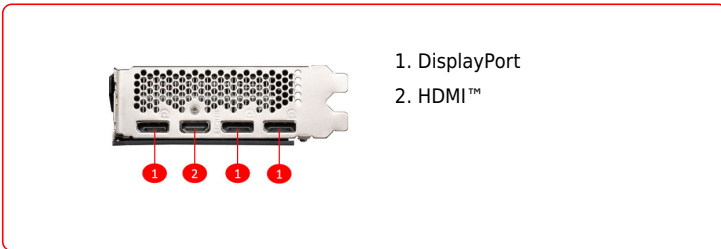

SPECIFICATIONS

CONNECTIONS

FEATURES

SMALL FORM FACTOR

MSI AERO ITX cards offer the power of a full size graphics card in an incredibly small package.

PERFECT IN ANY CASE

Thanks to a small form factor, MSI AERO ITX cards will fit into virtually any case.