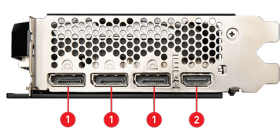

SPECIFICATIONS

Model Name	GeForce RTX™ 4060 Ti VENTUS 3X E 8G OC
Graphics Processing Unit	NVIDIA® GeForce RTX™ 4060 Ti
Interface	PCI Express® Gen 4 x16 (uses x8)
Cores	4352 Units
Core Clocks	Extreme Performance: 2580 MHz (MSI Center) Boost: 2565 MHz
Memory Speed	18 Gbps
Memory	8GB GDDR6
Memory Bus	128-bit
Output	DisplayPort x 3 (v1.4a) HDMI™ x 1 (Supports 4K@120Hz HDR and 8K@60Hz HDR and Variable Refresh Rate (VRR) as specified in HDMI™ 2.1a)
HDCP Support	Y
Power consumption	160 W
Power connectors	8-pin x 1
Recommended PSU	550 W
Card Dimension (mm)	308 x 120 x 43 mm
DirectX Version Support	12 Ultimate
OpenGL Version Support	4.6
Maximum Displays	4
G-SYNC® technology	Y
Digital Maximum Resolution	7680 x 4320

FEATURES

EZ PCIe Release

A simple press of a button to effortlessly lock or unlock the PCIe slot, simplifying the installation and removal of the graphics card.

CONNECTIONS

1. DisplayPort
2. HDMI™