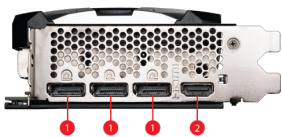

SPECIFICATIONS

Model Name	GeForce RTX™ 4070 Ti SUPER 16G VENTUS 3X
Graphics Processing Unit	NVIDIA® GeForce RTX™ 4070 Ti SUPER
Interface	PCI Express® Gen 4
Cores	8448 Units
Core Clocks	Extreme Performance: 2625 MHz (MSI Center) Boost: 2610 MHz
Memory Speed	21 Gbps
Memory	16GB GDDR6X
Memory Bus	256-bit
Output	DisplayPort x 3 (v1.4a) HDMI™ x 1 (Supports 4K@120Hz HDR, 8K@60Hz HDR, and Variable Refresh Rate as specified in HDMI™ 2.1a)
HDCP Support	Y
Power consumption	285 W
Power connectors	16-pin x 1
Recommended PSU	700 W
Card Dimension (mm)	308 x 120 x 50 mm
DirectX Version Support	12 Ultimate
OpenGL Version Support	4.6
Maximum Displays	4
G-SYNC® technology	Y
Digital Maximum Resolution	7680 x 4320

CONNECTIONS

1. DisplayPort
2. HDMI™

FEATURES

- Triple Fan**
 Three fans and a huge heatsink ensure a cool and quiet experience for you.
- TORX FAN 4.0**
 A masterpiece of teamwork, fan blades work in pairs to create unprecedented levels of focused air pressure.
- Copper Baseplate**
 A solid nickel-plated copper baseplate transfers heat from the GPU to all heat pipes for better cooling.
- Core Pipe**
 Precision-machined heat pipes ensure max contact and spread heat along the full length of the heatsink.
- Airflow Control**
 Don't sweat it, Airflow Control guides the air to exactly where it needs to be for maximum cooling.
- Backplate**
 A clean-looking backplate reinforces the length of the card.
- MSI Center**
 The exclusive MSI Center software lets you monitor, tweak and optimize MSI products in real-time.
- Afterburner**
 Take full control with the most recognized and widely used graphics card overclocking software in the world.