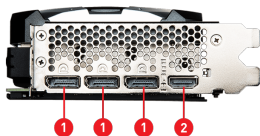

CONNECTIONS

1. DisplayPort
2. HDMI™