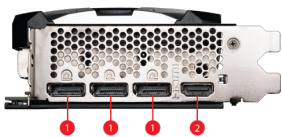

## SPECIFICATIONS

|                                   |   |
|-----------------------------------|---|
| <b>Model Name</b>                 | GeForce RTX™ 4070 Ti VENTUS 3X E1 12G OC  |
| <b>Graphics Processing Unit</b>   | NVIDIA® GeForce RTX™ 4070 Ti  |
| <b>Interface</b>                  | PCI Express® Gen 4  |
| <b>Cores</b>                      | 7680 Units  |
| <b>Core Clocks</b>                | Extreme Performance: 2655 MHz (MSI Center)<br>Boost: 2640 MHz   |
| <b>Memory Speed</b>               | 21 Gbps   |
| <b>Memory</b>                     | 12GB GDDR6X   |
| <b>Memory Bus</b>                 | 192-bit   |
| <b>Output</b>                     | DisplayPort x 3 (v1.4a)<br>HDMI™ x 1 (Supports 4K@120Hz HDR, 8K@60Hz HDR, and Variable Refresh Rate as specified in HDMI™ 2.1a) |
| <b>HDCP Support</b>               | Y   |
| <b>Power consumption</b>          | 285 W   |
| <b>Power connectors</b>           | 16-pin x 1  |
| <b>Recommended PSU</b>            | 700 W   |
| <b>Card Dimension (mm)</b>        | 308 x 120 x 51 mm   |
| <b>DirectX Version Support</b>    | 12 Ultimate   |
| <b>OpenGL Version Support</b>     | 4.6   |
| <b>Maximum Displays</b>           | 4   |
| <b>G-SYNC® technology</b>         | Y   |
| <b>Digital Maximum Resolution</b> | 7680 x 4320   |

## CONNECTIONS

1. DisplayPort
2. HDMI™