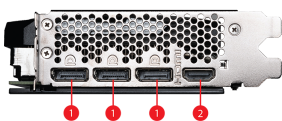

## SPECIFICATIONS

<b>Model Name</b>	GeForce RTX™ 4070 VENTUS 2X E 12G OC
<b>Graphics Processing Unit</b>	NVIDIA® GeForce RTX™ 4070
<b>Interface</b>	PCI Express® Gen 4
<b>Cores</b>	5888 Units
<b>Core Clocks</b>	Extreme Performance: 2520 MHz (MSI Center) Boost: 2505 MHz
<b>Memory Speed</b>	21 Gbps
<b>Memory</b>	12GB GDDR6X
<b>Memory Bus</b>	192-bit
<b>Output</b>	DisplayPort x 3 (v1.4a) HDMI™ x 1 (Supports 4K@120Hz HDR, 8K@60Hz HDR, and Variable Refresh Rate as specified in HDMI™ 2.1a)
<b>HDCP Support</b>	Y
<b>Power consumption</b>	200 W
<b>Power connectors</b>	8-pin x 1
<b>Recommended PSU</b>	650 W
<b>Card Dimension (mm)</b>	242 x 125 x 43 mm
<b>DirectX Version Support</b>	12 Ultimate
<b>OpenGL Version Support</b>	4.6
<b>Maximum Displays</b>	4
<b>G-SYNC® technology</b>	Y
<b>Digital Maximum Resolution</b>	7680 x 4320

## CONNECTIONS

1. DisplayPort
2. HDMI™