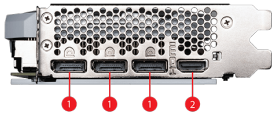

CONNECTIONS

1. DisplayPort
2. HDMI™