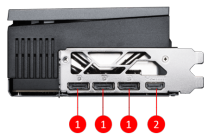

SPECIFICATIONS

Marketing Name	GeForce RTX™ 5090 32G VANGUARD OC
Model Name	G5090-32VGC
Graphics Processing Unit	NVIDIA® GeForce RTX™ 5090
Interface	PCI Express® Gen 5
Cores	21760 Units
Core Clocks	Extreme Performance: 2497 MHz (MSI Center) Boost: 2482 MHz (GAMING & SILENT Mode)
Memory Speed	28 Gbps
Memory	32GB GDDR7
Memory Bus	512bit
Output	DisplayPort x 3 (v2.1b) HDMI™ x 1 (As specified in HDMI™ 2.1b: up to 4K 480Hz or 8K 120Hz with DSC, Gaming VRR, HDR)
HDCP Support	Y
Power consumption	575W
Power connectors	16-pin x 1 (ATX 3.1 PSU recommended)
Recommended PSU	1000W
Card Dimension (mm)	357 x 151 x 76 mm
DirectX Version Support	12 Ultimate
OpenGL Version Support	4.6
Maximum Displays	4
G-SYNC® technology	Y
Digital Maximum Resolution	7680 x 4320

CONNECTIONS

1. DisplayPort
2. HDMI™

FEATURES

HYPER FROZR THERMAL DESIGN

An apex evolution of advanced thermal design that delivers unparalleled cooling and quiet operation.

STORMFORCE FAN

Seven fan blades, claw texturing, and a circular arc are designed for optimal airflow with minimal noise.

Advanced Vapor Chamber

Built-in Vapor Chamber swiftly transfers heat from the GPU and VRAM to the core pipe for optimal dissipation.

Core Pipes

Core Pipes feature a square design to maximize contact with the GPU baseplate for optimal thermal management.

Air Antegrade Fin 2.0

The fins feature a V-shaped cutout and a high-low design at the airflow passthrough to optimize flow efficiency.

Metal Backplate

A reinforcing metal backplate with airflow vents and thermal pads enhances cooling.