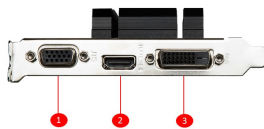

SPECIFICATIONS

Graphics Processing Unit	NVIDIA GeForce® GT 730
Interface	PCI Express 2.0
Cores	384 Units
Core Clocks	Boost: 902 MHz
Memory Speed	1600 MHz
Memory Bus	64-bit
Output	DL-DVI-D/HDMI™/D-SUB
HDCP Support	Y
Power consumption	23W
Recommended PSU	300W
Card Dimension (mm)	146 x 69 x 39mm
DirectX Version Support	12 API
OpenGL Version Support	4.4
Maximum Displays	3
Digital Maximum Resolution	4096x2160

CONNECTIONS

1. D-SUB
2. HDMI™
3. DVI-D

FEATURES

MSI Afterburner

Das ultimative OC-Tool mit erweiterten Optionen und einem Hardware Monitor in Echtzeit.

LOW PROFILE DESIGN

Low Profile design saves space to allow building a slim/small form factor system.

COMPLETELY SILENT

Using an array of fins, this card uses passive cooling without any fans for absolute silence.