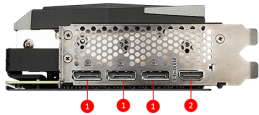

SPECIFICATIONS

Model Name	GeForce RTX™ 3060 Ti GAMING X TRIO
Cores	4864
Memory	8GB GDDR6
Motor Gráfico	NVIDIA® GeForce RTX™ 3060 Ti
Bus Standard	PCI Express® Gen 4
Reloj de Núcleo	Boost: 1830 MHz
Velocidad de Memoria	14 Gbps
Maximum Displays	4
G-SYNC™ technology	Y
Soporte HDCP	Y
Power consumption (W)	240W
Output	DisplayPort x 3 (v1.4a) HDMI™ x 1 (Supports 4K@120Hz as specified in HDMI™ 2.1)
Virtual Reality Ready	Y
Digital Maximum Resolution	7680x4320
Versión Soportada de OpenGL	4.6
Peso	1452g / 2300g

CONNECTIONS

1. DisplayPort
2. HDMI™

FEATURES

Anti Bending

Solid build quality in key areas is strengthened with a rigid metal anti-bending strap.

Mystic Light

Mystic Light gives you complete control of the RGB lighting for MSI devices and compatible RGB products.

RGB Fan

Built-in RGB fans with striking lighting and vivid lighting effects.

Triple Fan

Three fans and a huge heatsink ensure a cool and quiet experience for you.

5 star steel chair base

Exclusive steel chair base. With strength 20% higher than generic bases, it can stay unbent while supporting users for years of usage