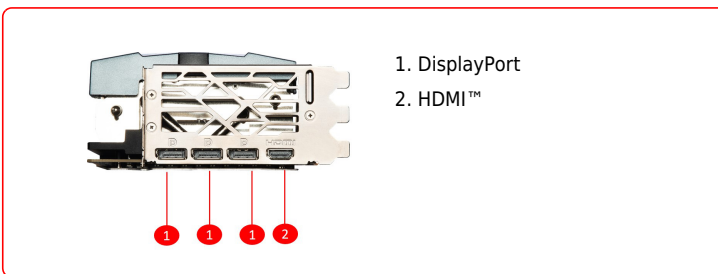

SPECIFICATIONS

Model Name	GeForce RTX™ 3090 Ti SUPRIM 24G
Cores	10752 Units
Memory	24GB GDDR6X
Motor Gráfico	NVIDIA® GeForce RTX™ 3090 Ti
Bus Standard	PCI Express® Gen 4
Reloj de Núcleo	Extreme Performance: 1935 MHz (MSI Center) Boost: 1920 MHz (GAMING & SILENT Mode)
Velocidad de Memoria	21 Gbps
Maximum Displays	4
G-SYNC™ technology	Y
Soporte HDCP	Y
Power consumption (W)	450W
Output	DisplayPort x 3 (v1.4a) HDMI™ x 1 (2.1) (Supports 4K 120Hz HDR, 8K 60Hz HDR and Variable Refresh Rate as specified in HDMI™ 2.1)
Virtual Reality Ready	Y
Digital Maximum Resolution	7680 x 4320
Versión Soportada de OpenGL	4.6
Peso	2154g / 3309g

CONNECTIONS

1. DisplayPort
2. HDMI™

FEATURES

TORX FAN 4.0

A masterpiece of teamwork, fan blades work in pairs to create unprecedented levels of focused air pressure.

Core Pipe

Precision-machined heat pipes ensure max contact and spread heat along the full length of the heatsink.

Airflow Control

Don't sweat it, Airflow Control guides the air to exactly where it needs to be for maximum cooling.

Zero Frozr

Zero Frozr is the calm before the storm, keeping fans still and maintaining silence until cooling is needed.