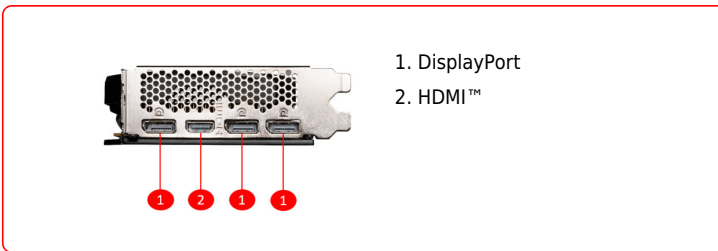

SPECIFICATIONS

Model Name	GeForce RTX™ 4060 VENTUS 2X BLACK 8G
Cores	3072 Units
Memory	8GB GDDR6
DirectX Version Support	12 Ultimate
Maximum Displays	4
G-SYNC™ technology	Y
Power consumption (W)	115 W o 120 W
Output	DisplayPort x 3 (v1.4a) HDMI™ x 1 (Supports 4K@120Hz HDR and 8K@60Hz HDR and Variable Refresh Rate (VRR) as specified in HDMI™ 2.1a)
Digital Maximum Resolution	7680 x 4320
Versión Soportada de OpenGL	4.6
Peso	546 g / 783 g

CONNECTIONS

FEATURES

- Dual Fan**
 Two fans and a huge heatsink ensure a cool and quiet experience for you.
- TORX FAN 4.0**
 A masterpiece of teamwork, fan blades work in pairs to create unprecedented levels of focused air pressure.
- Reinforcing Backplate**
 The reinforcing backplate features a flow-through design that provides additional ventilation.
- Zero Frozr**
 The fans completely stop when temperatures are relatively low, eliminating all noise.
- MSI Center**
 The exclusive MSI Center software lets you monitor, tweak and optimize MSI products in real-time.
- Afterburner**
 Take full control with the most recognized and widely used graphics card overlocking software in the world.