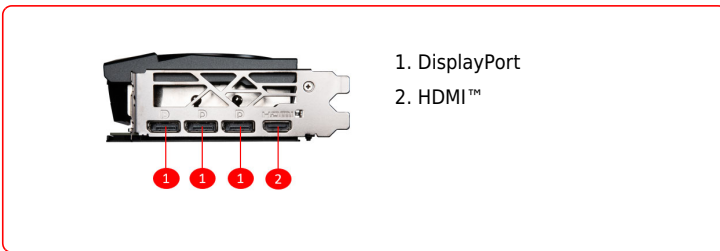

SPECIFICATIONS

Model Name	GeForce RTX™ 4070 Ti GAMING SLIM 12G
Cores	7680 Units
Memory	12GB GDDR6X
DirectX Version Support	12 Ultimate
Maximum Displays	4
G-SYNC™ technology	Y
Output	DisplayPort x 3 (v1.4a) HDMI™ x 1 (Supports 4K@120Hz HDR and 8K@60Hz HDR and Variable Refresh Rate (VRR) as specified in HDMI 2.1a)
Power consumption (W)	285 W
Digital Maximum Resolution	7680 x 4320
Versión Soportada de OpenGL	4.6
Peso	1086 g / 1843 g

CONNECTIONS

FEATURES

TRI FROZR 3

Stay cool and quiet. MSI's TRI FROZR 3 thermal design enhances heat dissipation all around the graphics card.

TORX FAN 5.0

Fan blades linked by ring arcs and a fan cowl work together to stabilize and maintain high-pressure airflow.

Airflow Control

Wave-curved 3.0 fin edges disrupt unwanted airflow harmonics resulting in reduced noise.

Copper Baseplate

A solid nickel-plated copper baseplate transfers heat from the GPU to all heat pipes for better cooling.