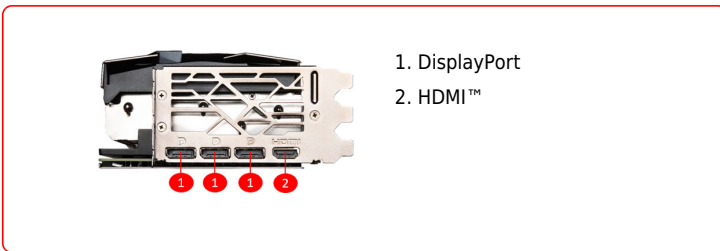

SPECIFICATIONS

Model Name	GeForce RTX™ 4070 Ti SUPRIM 12G
Cores	7680 Units
Memory	12GB GDDR6X
DirectX Version Support	12 Ultimate
Maximum Displays	4
G-SYNC™ technology	Y
Power consumption (W)	285 W
Output	DisplayPort x 3 (v1.4a) HDMI™ x 1 (supports 4K 120Hz HDR and 8K 60Hz HDR and Variable Refresh Rate (VRR) as specified in HDMI™ 2.1a)
Digital Maximum Resolution	7680x4320
Versión Soportada de OpenGL	4.6
Peso	2019g / 3224g

CONNECTIONS

FEATURES

TRI FROZR 3S

Push performance with the latest MSI cooling design and elevate sophistication with a prestigious appearance.

TORX FAN 5.0

Fan blades linked by ring arcs and a fan cowl work together to stabilize and maintain high-pressure airflow.

Copper Baseplate

The CNC machined nickel-plated copper base captures heat from the GPU and the memory then rapidly transfers it to Core Pipes.

Core Pipe

Precision-machined heat pipes ensure max contact to the GPU and spread heat along the full length of the heatsink.