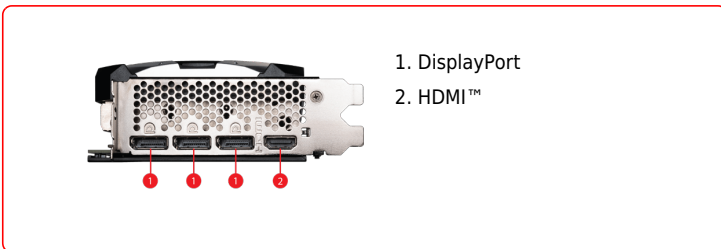

SPECIFICATIONS

Model Name	GeForce RTX™ 4070 Ti VENTUS 3X E1 12G OC
Cores	7680 Units
Memory	12GB GDDR6X
DirectX Version Support	12 Ultimate
Maximum Displays	4
G-SYNC™ technology	Y
Power consumption (W)	285 W
Output	DisplayPort x 3 (v1.4a) HDMI™ x 1 (Supports 4K@120Hz HDR, 8K@60Hz HDR, and Variable Refresh Rate as specified in HDMI™ 2.1a)
Digital Maximum Resolution	7680 x 4320
Versión Soportada de OpenGL	4.6
Peso	1177 g / 1771 g

CONNECTIONS

FEATURES

Triple Fan

Three fans and a huge heatsink ensure a cool and quiet experience for you.

TORX FAN 4.0

A masterpiece of teamwork, fan blades work in pairs to create unprecedented levels of focused air pressure.

Copper Baseplate

A solid nickel-plated copper baseplate transfers heat from the GPU to all heat pipes for better cooling.

Core Pipe

Precision-machined heat pipes ensure max contact and spread heat along the full length of the heatsink.