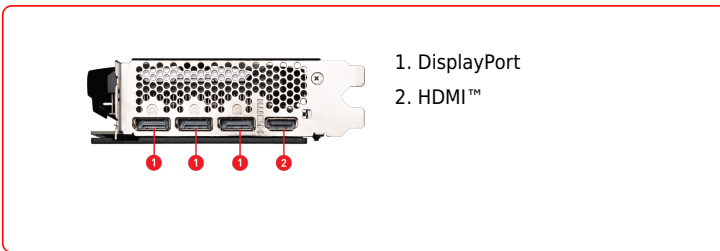

SPECIFICATIONS

Model Name	GeForce RTX™ 4070 VENTUS 2X 12G
Cores	5888 Units
Memory	12GB GDDR6X
DirectX Version Support	12 Ultimate
Maximum Displays	4
G-SYNC™ technology	Y
Power consumption (W)	200 W
Output	DisplayPort x 3 (v1.4a) HDMI™ x 1 (Supports 4K@120Hz HDR, 8K@60Hz HDR, and Variable Refresh Rate as specified in HDMI™ 2.1a)
Digital Maximum Resolution	7680 x 4320
Versión Soportada de OpenGL	4.6
Peso	651 g / 947 g

CONNECTIONS

FEATURES

-  **Dual Fan**
Two fans and a huge heatsink ensure a cool and quiet experience for you.
-  **TORX FAN 4.0**
A masterpiece of teamwork, fan blades work in pairs to create unprecedented levels of focused air pressure.
-  **Copper Baseplate**
A solid nickel-plated copper baseplate transfers heat from the GPU to all heat pipes for better cooling.
-  **Core Pipe**
Precision-machined heat pipes ensure max contact and spread heat along the full length of the heatsink.
-  **Backplate**
A clean-looking backplate reinforces the length of the card.
-  **Zero Frozr**
Zero Frozr is the calm before the storm, keeping fans still and maintaining silence until cooling is needed.
-  **MSI Center**
The exclusive MSI Center software lets you monitor, tweak and optimize MSI products in real-time.
-  **Afterburner**
Take full control with the most recognized and widely used graphics card overclocking software in the world.