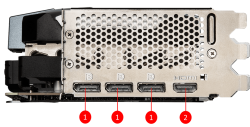

SPECIFICATIONS

Model Name	GeForce RTX™ 4080 16GB VENTUS 3X OC
Cores	9728 Units
Memory	16GB GDDR6X
DirectX Version Support	12 Ultimate
Maximum Displays	4
G-SYNC™ technology	Y
Power consumption (W)	320W
Output	DisplayPort x 3 (v1.4a) HDMI™ x 1 (Supports 4K@120Hz HDR, 8K@60Hz HDR, and Variable Refresh Rate as specified in HDMI™ 2.1a)
Digital Maximum Resolution	7680 x 4320
Versión Soportada de OpenGL	4.6
Peso	1595g / 2200g

CONNECTIONS

1. DisplayPort
2. HDMI™

FEATURES

Triple Fan

Three fans and a huge heatsink ensure a cool and quiet experience for you.

TORX FAN 4.0

A masterpiece of teamwork, fan blades work in pairs to create unprecedented levels of focused air pressure.

Core Pipe

Precision-machined heat pipes ensure max contact to the GPU and spread heat along the full length of the heatsink.

Airflow Control

Don't sweat it, Airflow Control guides the air to exactly where it needs to be for maximum cooling.

Metal Backplate

Thermal pads under the sturdy metal backplate provide additional cooling while the flow-through ventilation reduces trapped heat.

Copper Baseplate

A solid nickel-plated copper baseplate transfers heat from the GPU to all heat pipes for better cooling.