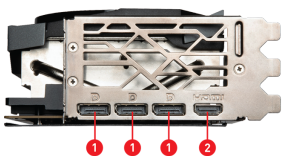

## SPECIFICATIONS

<b>Model Name</b>	GeForce RTX™ 4080 SUPER 16G GAMING TRIO
<b>Cores</b>	10240 Units
<b>Memory</b>	16GB GDDR6X
<b>Memory Bus</b>	256-bit
<b>Power connectors</b>	16-pin x 1
<b>Recommended PSU</b>	850 W (Min. 750 W)
<b>Motor Gráfico</b>	NVIDIA® GeForce RTX™ 4080 SUPER
<b>Bus Standard</b>	PCI Express® Gen 4
<b>Card Dimension (mm)</b>	337 x 140 x 67 mm
<b>DirectX Version Support</b>	12 Ultimate
<b>Reloj de Núcleo</b>	Extreme Performance: 2565 MHz (MSI Center) Boost: 2550 MHz (GAMING & SILENT Mode)
<b>Velocidad de Memoria</b>	23 Gbps
<b>Maximum Displays</b>	4
<b>G-SYNC™ technology</b>	Y
<b>SopORTE HDCP</b>	Y
<b>Output</b>	DisplayPort x 3 (v1.4a) HDMI™ x 1 (Supports 4K@120Hz HDR, 8K@60Hz HDR, and Variable Refresh Rate as specified in HDMI™ 2.1a)
<b>Power consumption (W)</b>	320 W
<b>Digital Maximum Resolution</b>	7680x4320
<b>Versión Soportada de OpenGL</b>	4.6
<b>Peso</b>	1877 g / 2641 g

## CONNECTIONS

1. Display Port
2. HDMI™

### Copper Baseplate

Heat from the GPU and memory modules is captured by a copper baseplate and then rapidly transferred to Core Pipes.

### Core Pipe

Precision-machined heat pipes ensure max contact to the GPU and spread heat along the full length of the heatsink.