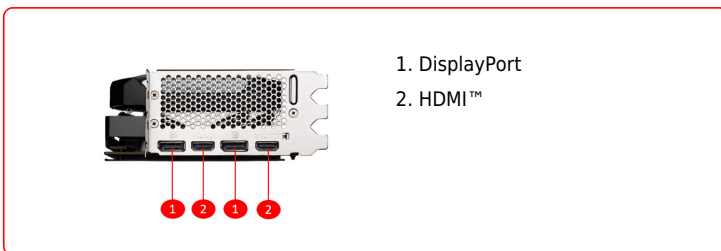

SPECIFICATIONS

Model Name	GeForce RTX™ 4080 SUPER 16G VENTUS 3X OC
Cores	10240 Units
Memory	16GB GDDR6X
DirectX Version Support	12 Ultimate
Maximum Displays	4
G-SYNC™ technology	Y
Power consumption (W)	320 W
Output	DisplayPort x 2 (v1.4a) HDMI™ x 2 (Supports 4K@120Hz HDR, 8K@60Hz HDR, and Variable Refresh Rate as specified in HDMI™ 2.1a)
Digital Maximum Resolution	7680 x 4320
Versión Soportada de OpenGL	4.6
Peso	1543 g / 2147 g

CONNECTIONS

FEATURES

- Triple Fan**
 Three fans and a huge heatsink ensure a cool and quiet experience for you.
- TORX FAN 4.0**
 A masterpiece of teamwork, fan blades work in pairs to create unprecedented levels of focused air pressure.
- Copper Baseplate**
 A solid nickel-plated copper baseplate transfers heat from the GPU to all heat pipes for better cooling.
- Core Pipe**
 Precision-machined heat pipes ensure max contact to the GPU and spread heat along the full length of the heatsink.
- Airflow Control**
 Don't sweat it, Airflow Control guides the air to exactly where it needs to be for maximum cooling.
- Metal Backplate**
 A sturdy backplate helps to strengthen the graphics card while a flow-through design reduces trapped heat.
- MSI Center**
 The exclusive MSI Center software lets you monitor, tweak and optimize MSI products in real-time.
- Afterburner**
 Take full control with the most recognized and widely used graphics card overlocking software in the world.