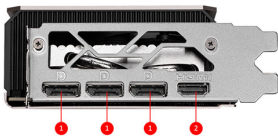

CONNECTIONS

1. DisplayPort
2. HDMI™

FEATURES

Dual Fan

Two fans and a huge heatsink ensure a cool and quiet experience for you.

STORMFORCE FAN

Seven fan blades, claw texturing, and a circular arc are designed for optimal airflow with minimal noise.

Nickel-plated Copper Baseplate

Heat from the GPU and memory is swiftly captured by a nickel-plated copper baseplate and transferred.

Core Pipes

Core Pipes feature a square design to maximize contact with the GPU baseplate for optimal thermal management.

Metal Backplate

A sturdy metal backplate strengthens the graphics card while the airflow vent design reduces excess heat.

Zero Frozr

The fans completely stop when temperatures are relatively low, eliminating all noise.

Air Antegrade Fin

Fins with a V-shaped cutout are located at the airflow passthrough to improve flow efficiency.

Wave Curved 3.0

Additional efficiency is gained by adjusting the size of the wave edges under the fan motor and other spots where there is less airflow.