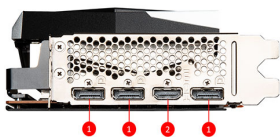

SPECIFICATIONS

Model Name	Radeon™ RX 6700 XT GAMING 12G
Cores	2560 Units
Memory	12GB GDDR6
Motor Gráfico	Radeon™ RX 6700 XT
Bus Standard	PCI Express® Gen 4
Reloj de Núcleo	Boost: Up to 2615 MHz / Game: Up to 2433 MHz
Velocidad de Memoria	16 Gbps
Maximum Displays	4
Multi-GPU Technology	Y
Power consumption (W)	230 W
Output	DisplayPort x 3 (v1.4) HDMI™ x 1 (Supports 4K@120Hz/8K@60Hz and VRR as specified in HDMI™ 2.1)
Soporte HDCP	Y
Virtual Reality Ready	Y
Digital Maximum Resolution	7680 x 4320
Versión Soportada de OpenGL	4.6
Peso	1179 g / 1764 g

CONNECTIONS

1. DisplayPort
2. HDMI™

FEATURES

Mystic Light

Mystic Light gives you complete control of the RGB lighting for MSI devices and compatible RGB products.

Custom PCB

The custom PCB has been engineered with hardened circuits and optimized trace routing for performance and reliability.

TORX FAN 4.0

A masterpiece of teamwork, fan blades work in pairs to create unprecedented levels of focused air pressure.

Core Pipe

Precision-machined heat pipes ensure max contact and spread heat along the full length of the heatsink.