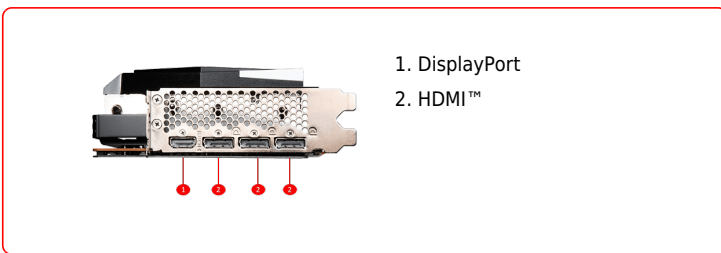

## SPECIFICATIONS

<b>Stream Processors</b>	5376 Units
<b>Model Name</b>	Radeon™ RX 7900 XT GAMING TRIO CLASSIC 20G
<b>Memory</b>	20GB GDDR6
<b>DirectX Version Support</b>	12 Ultimate
<b>Maximum Displays</b>	4
<b>FreeSync™ Technology</b>	Y
<b>Output</b>	DisplayPort x 3 (up to v2.1) HDMI™ x 1 (Supports 4K@120Hz/8K@60Hz and VRR as specified in HDMI™ 2.1)
<b>Power consumption (W)</b>	315 W
<b>Digital Maximum Resolution</b>	7680x4320
<b>Versión Soportada de OpenGL</b>	4.6
<b>Peso</b>	1618 g / 2348 g

## CONNECTIONS