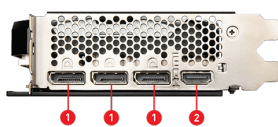

SPECIFICATIONS

Modèle	GeForce RTX™ 4060 Ti VENTUS 3X 8G OC
Processeur graphique	NVIDIA® GeForce RTX™ 4060 Ti
Cœurs	4352 unités
Mémoire	8 Go GDDR6
Bus Mémoire	128-bit
Fréquence du GPU	Extreme Performance : 2580 MHz (MSI Center) Boost : 2565 MHz
Vitesse mémoire	18 Gb/s
Nombre d'écrans supportés	4
Technologie G-SYNC™	Oui
Résolution numérique maximum	7680 x 4320
Support du procédé HDCP	Oui
Bloc d'alimentation recommandé	550 W
Connecteurs alimentation	1 x 8 broches
Sorties	3 x DisplayPort (v1.4a) 1 x HDMI™ (support 4K @ 120 Hz HDR, 8K @ 60 Hz HDR et de la fréquence de rafraîchissement variable telle que spécifiée par la norme HDMI™ 2.1a)
Version OpenGL	4.6
Dimensions	308 x 120 x 43 mm
Poids	Net : 713 g / Brut : 1065 g

CONNECTIONS

1. DisplayPort
2. HDMI™

FEATURES

Triple Fan

Three fans and a huge heatsink ensure a cool and quiet experience for you.

TORX FAN 4.0

A masterpiece of teamwork, fan blades work in pairs to create unprecedented levels of focused air pressure.

Copper Baseplate

A solid nickel-plated copper baseplate transfers heat from the GPU to all heat pipes for better cooling.

Core Pipe

Precision-machined heat pipes ensure max contact to the GPU and spread heat along the full length of the heatsink.

Airflow Control

Don't sweat it, Airflow Control guides the air to exactly where it needs to be for maximum cooling.

Reinforcing Backplate

The reinforcing backplate features a flow-through design that provides additional ventilation.