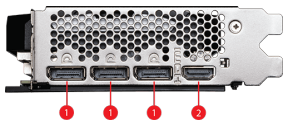

SPECIFICATIONS

Model Name	GeForce RTX™ 4060 Ti 8G VENTUS 3X E1 OC
Graphics Processing Unit	NVIDIA® GeForce RTX™ 4060 Ti
Interface	PCI Express® Gen 4 x16 (uses x8)
Core Clocks	Extreme Performance: 2580 MHz (MSI Center) Boost: 2565 MHz
CUDA® CORES	4352 Units
Memory Speed	18 Gbps
Memory	8GB GDDR6
Memory Bus	128-bit
Output	DisplayPort x 3 (v1.4a) HDMI™ x 1 (Supports 4K@120Hz HDR and 8K@60Hz HDR and Variable Refresh Rate (VRR) as specified in HDMI™ 2.1a)
HDCP Support	Y
Power consumption	165 W
Power connectors	8-pin x 1
Recommended PSU	550 W
Card Dimension (mm)	308 x 120 x 43 mm
Weight (Card / Package)	735 g / 1000 g
DirectX Version Support	12 Ultimate
OpenGL Version Support	4.6
Maximum Displays	4
G-SYNC® technology	Y
Digital Maximum Resolution	7680 x 4320

CONNECTIONS

1. DisplayPort
2. HDMI™

FEATURES

Triple Fan

Three fans and a huge heatsink ensure a cool and quiet experience for you.

TORX FAN 4.0

A masterpiece of teamwork, fan blades work in pairs to create unprecedented levels of focused air pressure.

Copper Baseplate

A solid nickel-plated copper baseplate transfers heat from the GPU to all heat pipes for better cooling.

Core Pipe

Precision-machined heat pipes ensure max contact to the GPU and spread heat along the full length of the heatsink.

Airflow Control

Don't sweat it, Airflow Control guides the air to exactly where it needs to be for maximum cooling.

Reinforcing Backplate

The reinforcing backplate features a flow-through design that provides additional ventilation.