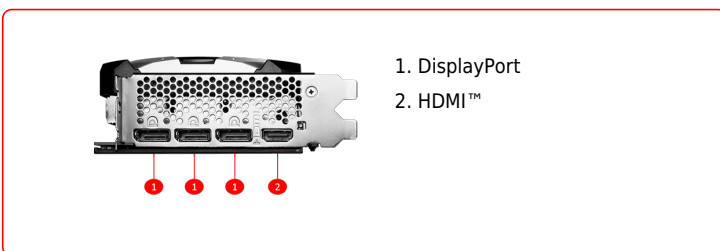

CONNECTIONS

1. DisplayPort
2. HDMI™