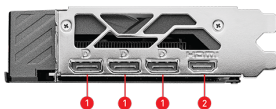

SPECIFICATIONS

Marketing Name	GeForce RTX™ 5060 8G GAMING V1
Model Name	G5060-8GV1
Graphics Processing Unit	NVIDIA® GeForce RTX™ 5060
Interface	PCI Express® Gen 5 x16 (uses x8)
Core Clocks	Extreme Performance: 2512 MHz (MSI Center) Boost: 2497 MHz
CUDA® CORES	3840 Units
Memory Speed	28 Gbps
Memory	8GB GDDR7
Memory Bus	128-bit
Output	DisplayPort x 3 (v2.1b) HDMI™ x 1 (Supports 4K@480Hz HDR, 8K@120Hz HDR, and Variable Refresh Rate as specified in HDMI™ 2.1b)
HDCP Support	Y
Power consumption	150 W
Power connectors	8-pin x 1
Recommended PSU	550 W
Card Dimension (mm)	248 x 135 x 41 mm
Weight (Card / Package)	653 g / 970 g
DirectX Version Support	12 Ultimate
OpenGL Version Support	4.6
Maximum Displays	4
G-SYNC® technology	Y
Digital Maximum Resolution	7680 x 4320

CONNECTIONS

1. DisplayPort
2. HDMI™

FEATURES

Twin Frozr 10

Experience superior cooling and quieter performance with MSI's enhanced fan blade design.

STORMFORCE FAN

Seven fan blades, claw texturing, and a circular arc are designed for optimal airflow with minimal noise.

Nickel-plated Copper Baseplate

Heat from the GPU and memory is swiftly captured by a nickel-plated copper baseplate and transferred.

Wave Curved 3.0

Additional efficiency is gained by adjusting the size of the wave edges under the fan motor and other spots where there is less airflow.

Metal Backplate

A reinforcing metal backplate with airflow vents and thermal pads enhances cooling.

Zero Frozr

The fans completely stop when temperatures are relatively low, eliminating all noise.

Fuse

Additional fuses built into the custom PCB provide additional safeguards against electrical damage.