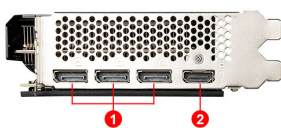

SPECIFICATIONS

Model Name	GeForce RTX 3050 AERO ITX 8G
繪圖引擎	NVIDIA® GeForce RTX™ 3050
科技介面	PCI Express® Gen 4 x 8
動態 / 核心時脈(MHz)	Boost: 1777 MHz
Cores	2560 Units
記憶體速度	14 Gbps
Memory	8GB GDDR6
記憶體介面	128-bit
Output	DisplayPort x 3 (v1.4) HDMI™ x 1 (Supports 4K@120Hz as specified in HDMI™ 2.1)
HDCP 支援	Y
功耗(W)	130 W
供電接口	8-pin x 1
建議電源供應(W)	550 W
顯示卡尺寸(mm)	172 x 125 x 43 mm
重量 (顯示卡 / 包裝盒)	486g/816g
DirectX 支援版本	12 API
OpenGL 支援版本	4.6
最大螢幕輸出數量	4
G-SYNC® technology	Y
Adaptive Vertical Sync	Y
Digital Maximum Resolution	7680 x 4320

PERFECT IN ANY CASE

Thanks to a small form factor, MSI AERO ITX cards will fit into virtually any case.

SOLID BACKPLATE

Increases toughness of the card to prevent bending while complementing the design.

APP Player

MSI APP Player provides a seamless PC experience for mobile gaming.

MSI Center

The exclusive MSI Center software lets you monitor, tweak and optimize MSI products in real-time.

CONNECTIONS

1. DisplayPort
2. HDMI™