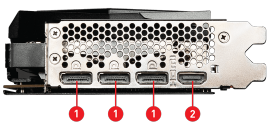

SPECIFICATIONS

Model Name	GeForce RTX™ 3050 GAMING 8G
繪圖引擎	NVIDIA® GeForce RTX™ 3050
科技介面	PCI Express® Gen 4.0 x8
動態 / 核心時脈(MHz)	Boost: 1807 MHz
Cores	2560 Units
記憶體速度	14 Gbps
Memory	8GB GDDR6
記憶體介面	128-bit
Output	DisplayPort x 3 (v1.4a) HDMI™ x 1 (Supports 4K@120Hz/8K@60Hz and VRR as specified in HDMI™ 2.1)
HDCP 支援	Y
功耗(W)	130 W
供電接口	8-pin x1
建議電源供應(W)	550 W
顯示卡尺寸(mm)	278 x 130 x 49 mm
重量 (顯示卡 / 包裝盒)	939 g / 1540 g
DirectX 支援版本	12 API
OpenGL 支援版本	4.6
最大螢幕輸出數量	4
G-SYNC® technology	Y
Adaptive Vertical Sync	Y
Digital Maximum Resolution	7680x4320

CONNECTIONS

1. DisplayPort
2. HDMI™

FEATURES

Mystic Light

Mystic Light gives you complete control of the RGB lighting for MSI devices and compatible RGB products.

Aluminum Backplate

Thermal pads beneath the sturdy metal backplate provide additional cooling.

TWIN FROZR 8

TWIN FROZR 8 offers the perfect balance between cool temperatures and quiet fans during endless gaming sessions.

TORX FAN 4.0

A masterpiece of teamwork, fan blades work in pairs to create unprecedented levels of focused air pressure.

Core Pipe

Precision-machined heat pipes ensure max contact and spread heat along the full length of the heatsink.

Airflow Control

Don't sweat it, Airflow Control guides the air to exactly where it needs to be for maximum cooling.