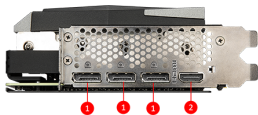

SPECIFICATIONS

Model Name	GeForce RTX™ 3060 Ti GAMING X 8G LHR
繪圖引擎	NVIDIA® GeForce RTX™ 3060 Ti
科技介面	PCI Express® Gen 4
動態 / 核心時脈(MHz)	Boost: 1770 MHz
Cores	4864
記憶體速度	14 Gbps
Memory	8GB GDDR6
記憶體介面	256-bit
Output	DisplayPort x 3 (v1.4a) HDMI™ x 1 (Supports 4K@120Hz as specified in HDMI™ 2.1)
HDCP 支援	Y
功耗(W)	220W
供電接口	8-pin x 1 + 6-pin x 1
建議電源供應(W)	600W
顯示卡尺寸(mm)	278 x 131 x 51 mm
重量 (顯示卡 / 包裝盒)	1007g / 1596g
DirectX 支援版本	12 API
OpenGL 支援版本	4.6
最大螢幕輸出數量	4
VR Ready	Y
G-SYNC® technology	Y
Adaptive Vertical Sync	Y
Digital Maximum Resolution	7680x4320

CONNECTIONS

1. DisplayPort
2. HDMI™

FEATURES

Mystic Light

Mystic Light gives you complete control of the RGB lighting for MSI devices and compatible RGB products.

Aluminum Backplate

Thermal pads beneath the sturdy metal backplate provide additional cooling.

TWIN FROZR 8

TWIN FROZR 8 offers the perfect balance between cool temperatures and quiet fans during endless gaming sessions.

TORX FAN 4.0

A masterpiece of teamwork, fan blades work in pairs to create unprecedented levels of focused air pressure.

Core Pipe

Precision-machined heat pipes ensure max contact and spread heat along the full length of the heatsink.

Airflow Control

Don't sweat it, Airflow Control guides the air to exactly where it needs to be for maximum cooling.