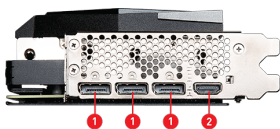

SPECIFICATIONS

Model Name	GeForce RTX™ 3070 Ti GAMING TRIO 8G
繪圖引擎	NVIDIA® GeForce RTX™ 3070 Ti
科技介面	PCI Express® Gen 4
動態 / 核心時脈(MHz)	Boost: 1800 MHz
Cores	6144 Units
記憶體速度	19 Gbps
Memory	8GB GDDR6X
記憶體介面	256-bit
Output	DisplayPort x 3 (v1.4a) HDMI™ x 1 (Supports 4K@120Hz as specified in HDMI™ 2.1)
HDCP 支援	Y
功耗(W)	310 W
供電接口	8-pin x2
建議電源供應(W)	750 W
顯示卡尺寸(mm)	323 x 140 x 56 mm
重量 (顯示卡 / 包裝盒)	1515 g / 2343 g
DirectX 支援版本	12 API
OpenGL 支援版本	4.6
最大螢幕輸出數量	4
VR Ready	Y
G-SYNC® technology	Y
Adaptive Vertical Sync	Y
Digital Maximum Resolution	7680 x 4320

CONNECTIONS

1. DisplayPort
2. HDMI™

FEATURES

Mystic Light

Mystic Light gives you complete control of the RGB lighting for MSI devices and compatible RGB products.

Aluminum Backplate

Thermal pads beneath the sturdy metal backplate provide additional cooling.

Core Pipe

Precision-machined heat pipes ensure max contact and spread heat along the full length of the heatsink.

Airflow Control

Don't sweat it, Airflow Control guides the air to exactly where it needs to be for maximum cooling.