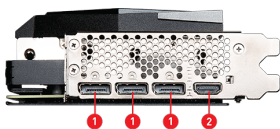

SPECIFICATIONS

Model Name	GeForce RTX™ 3070 Ti GAMING X TRIO 8G
繪圖引擎	NVIDIA® GeForce RTX™ 3070 Ti
科技介面	PCI Express® Gen 4
動態 / 核心時脈(MHz)	Boost: 1830 MHz
Cores	6144 Units
記憶體速度	19 Gbps
Memory	8GB GDDR6X
記憶體介面	256-bit
Output	DisplayPort x 3 (v1.4a) HDMI™ x 1 (Supports 4K@120Hz as specified in HDMI™ 2.1)
HDCP 支援	Y
功耗(W)	310 W
供電接口	8-pin x2
建議電源供應(W)	750 W
顯示卡尺寸(mm)	323 x 140 x 56 mm
重量 (顯示卡 / 包裝盒)	1515 g / 2343 g
DirectX 支援版本	12 API
OpenGL 支援版本	4.6
最大螢幕輸出數量	4
VR Ready	Y
G-SYNC® technology	Y
Adaptive Vertical Sync	Y
Digital Maximum Resolution	7680 x 4320

CONNECTIONS

1. DisplayPort
2. HDMI™

FEATURES

Mystic Light

Mystic Light gives you complete control of the RGB lighting for MSI devices and compatible RGB products.

Aluminum Backplate

Thermal pads beneath the sturdy metal backplate provide additional cooling.

Core Pipe

Precision-machined heat pipes ensure max contact and spread heat along the full length of the heatsink.

Airflow Control

Don't sweat it, Airflow Control guides the air to exactly where it needs to be for maximum cooling.