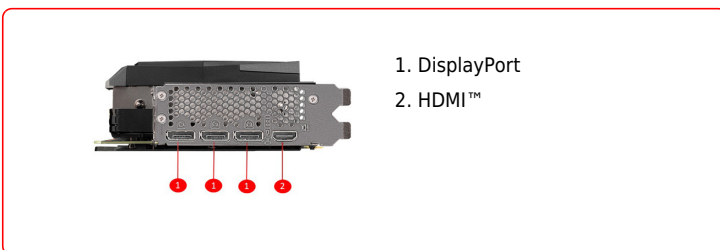

CONNECTIONS

FEATURES

Mystic Light

Mystic Light gives you complete control of the RGB lighting for MSI devices and compatible RGB products.

TRI FROZR 2

TRI FROZR 2 offers the perfect balance between cool temperatures and quiet fans during endless gaming sessions.

TORX FAN 4.0

A masterpiece of teamwork, fan blades work in pairs to create unprecedented levels of focused air pressure.

Core Pipe

Precision-machined heat pipes ensure max contact and spread heat along the full length of the heatsink.

Airflow Control

Don't sweat it, Airflow Control guides the air to exactly where it needs to be for maximum cooling.

Zero Frozr

Zero Frozr is the calm before the storm, keeping fans still and maintaining silence until cooling is needed.

MSI Center

The exclusive MSI Center software lets you monitor, tweak and optimize MSI products in real-time.