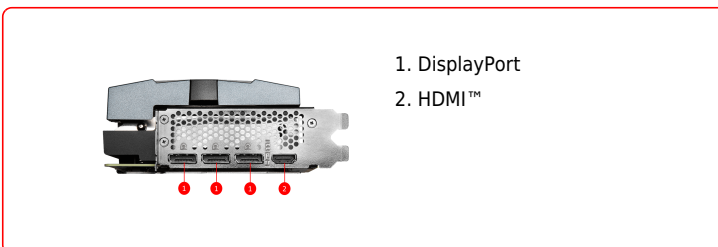

SPECIFICATIONS

Model Name	GeForce RTX™ 3090 Ti SUPRIM 24G
繪圖引擎	NVIDIA® GeForce RTX™ 3090 Ti
科技介面	PCI Express® Gen 4
動態 / 核心時脈(MHz)	Extreme Performance: 1935 MHz (MSI Center) Boost: 1920 MHz (GAMING & SILENT Mode)
Cores	10752 Units
記憶體速度	21 Gbps
Memory	24GB GDDR6X
記憶體介面	384-bit
Output	DisplayPort x 3 (v1.4a) HDMI™ x 1 (2.1) (Supports 4K 120Hz HDR, 8K 60Hz HDR and Variable Refresh Rate as specified in HDMI™ 2.1)
HDCP 支援	Y
功耗(W)	450W
供電接口	16-pin x 1
建議電源供應(W)	850 W
顯示卡尺寸(mm)	338 x 140 x 71 mm
重量 (顯示卡 / 包裝盒)	2154g / 3309g
DirectX 支援版本	12 Ultimate
OpenGL 支援版本	4.6
最大螢幕輸出數量	4
VR Ready	Y
G-SYNC® technology	Y
Digital Maximum Resolution	7680 x 4320
NVLink Support	Y

CONNECTIONS

FEATURES

- TRI FROZR 2S**
 Thermals are kept in check in masterful ways under that sculpted exterior, letting you focus on your games.
- TORX FAN 4.0**
 A masterpiece of teamwork, fan blades work in pairs to create unprecedented levels of focused air pressure.
- Core Pipe**
 Precision-machined heat pipes ensure max contact and spread heat along the full length of the heatsink.
- Airflow Control**
 Don't sweat it, Airflow Control guides the air to exactly where it needs to be for maximum cooling.
- Zero Frozr**
 Zero Frozr is the calm before the storm, keeping fans still and maintaining silence until cooling is needed.
- Aluminum Backplate**
 Thermal pads beneath the sturdy metal backplate provide additional cooling.
- Dual BIOS**
 Dual BIOS gives you the choice to prioritize for full performance in GAMING mode or low noise in SILENT mode.
- MSI Center**
 Migrate data with backup & restore functionality, monitor drive health and performance metrics in real-time in MSI Center.