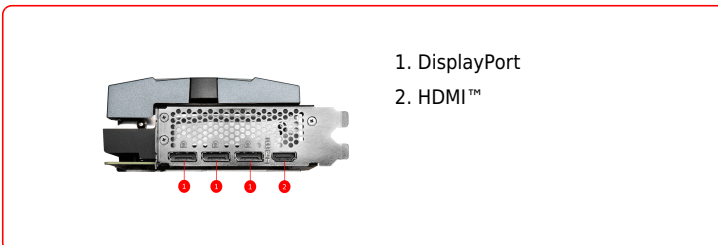

CONNECTIONS

FEATURES

TRI FROZR 2S

Thermals are kept in check in masterful ways under that sculpted exterior, letting you focus on your games.

TORX FAN 4.0

A masterpiece of teamwork, fan blades work in pairs to create unprecedented levels of focused air pressure.

Core Pipe

Precision-machined heat pipes ensure max contact and spread heat along the full length of the heatsink.

Airflow Control

Don't sweat it, Airflow Control guides the air to exactly where it needs to be for maximum cooling.

Zero Frozr

Zero Frozr is the calm before the storm, keeping fans still and maintaining silence until cooling is needed.

Aluminum Backplate

Thermal pads beneath the sturdy metal backplate provide additional cooling.

Dual BIOS

Dual BIOS gives you the choice to prioritize for full performance in GAMING mode or low noise in SILENT mode.

MSI Center

Migrate data with backup & restore functionality, monitor drive health and performance metrics in real-time in MSI Center.