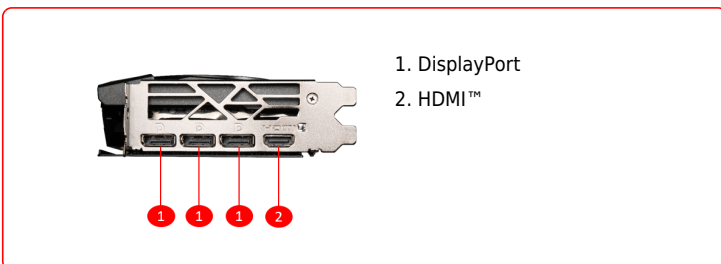

SPECIFICATIONS

Model Name	GeForce RTX™ 4060 Ti GAMING X SLIM 8G
繪圖引擎	NVIDIA® GeForce RTX™ 4060 Ti
科技介面	PCI Express® Gen 4 x 8
動態 / 核心時脈(MHz)	Extreme Performance: 2685MHz (MSI Center) Boost: 2670 MHz
Cores	4352 Units
記憶體速度	18 Gbps
Memory	8GB GDDR6
記憶體介面	128-bit
Output	DisplayPort x 3 (v1.4a) HDMI™ x 1 (Supports 4K@120Hz HDR and 8K@60Hz HDR and Variable Refresh Rate (VRR) as specified in HDMI 2.1a)"
HDCP 支援	Y
功耗(W)	160 W
供電接口	8-pin x 1
建議電源供應(W)	550 W
顯示卡尺寸(mm)	307 x 125 x 46 mm
重量 (顯示卡 / 包裝盒)	895 g / 1598 g
DirectX 支援版本	12 Ultimate
OpenGL 支援版本	4.6
最大螢幕輸出數量	4
G-SYNC® technology	Y
Digital Maximum Resolution	7680 x 4320

CONNECTIONS

FEATURES

TRI FROZR 3

Stay cool and quiet. MSI's TRI FROZR 3 thermal design enhances heat dissipation all around the graphics card.

TORX FAN 5.0

Fan blades linked by ring arcs and a fan cowl work together to stabilize and maintain high-pressure airflow.

Airflow Control

Wave-curved 3.0 fin edges disrupt unwanted airflow harmonics resulting in reduced noise.

Core Pipe

Precision-machined heat pipes ensure max contact and spread heat along the full length of the heatsink.