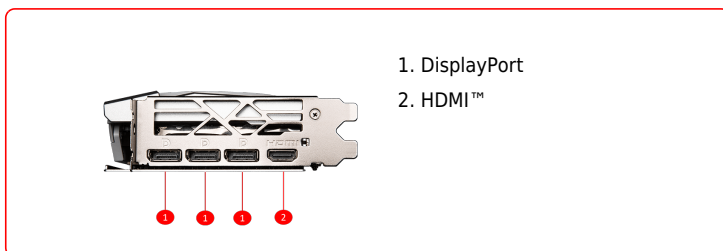

SPECIFICATIONS

Model Name	GeForce RTX™ 4060 Ti GAMING X SLIM WHITE 8G
繪圖引擎	NVIDIA® GeForce RTX™ 4060 Ti
科技介面	PCI Express® Gen 4 x16 (uses x8)
動態 / 核心時脈(MHz)	Extreme Performance: 2685 MHz (MSI Center) Boost: 2670 MHz
Cores	4352 Units
記憶體速度	18 Gbps
Memory	8GB GDDR6
記憶體介面	128-bit
Output	DisplayPort x 3 (v1.4a) HDMI™ x 1 (Supports 4K@120Hz HDR, 8K@60Hz HDR, and Variable Refresh Rate as specified in HDMI™ 2.1a)
HDCP 支援	Y
功耗(W)	160 W
供電接口	8-pin x 1
建議電源供應(W)	550 W
顯示卡尺寸(mm)	307 x 125 x 46 mm
重量 (顯示卡 / 包裝盒)	895 g / 1598 g
DirectX 支援版本	12 Ultimate
OpenGL 支援版本	4.6
最大螢幕輸出數量	4
G-SYNC® technology	Y
Digital Maximum Resolution	7680 x 4320

CONNECTIONS

FEATURES

- TRI FROZR 3**
Stay cool and quiet. MSI's TRI FROZR 3 thermal design enhances heat dissipation all around the graphics card.
- TORX FAN 5.0**
Fan blades linked by ring arcs and a fan cowl work together to stabilize and maintain high-pressure airflow.
- Copper Baseplate**
A solid nickel-plated copper baseplate transfers heat from the GPU to all heat pipes for better cooling.
- Core Pipe**
Precision-machined heat pipes ensure max contact and spread heat along the full length of the heatsink.
- Airflow Control**
Wave-curved 3.0 fin edges disrupt unwanted airflow harmonics resulting in reduced noise.
- Aluminum Backplate**
Thermal pads beneath the sturdy metal backplate provide additional cooling.
- Zero Frozr**
Zero Frozr is the calm before the storm, keeping fans still and maintaining silence until cooling is needed.
- MSI Center**
The exclusive MSI Center software lets you monitor, tweak and optimize MSI products in real-time.