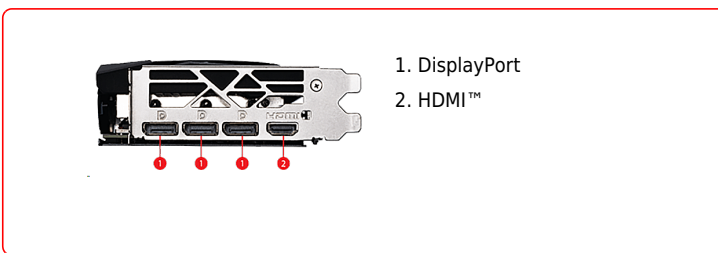

SPECIFICATIONS

Model Name	GeForce RTX™ 4070 SUPER 12G GAMING SLIM WUKONG EDITION
Cores	7168 Units
Memory	12GB GDDR6X
Output	DisplayPort x 3 (v1.4a) HDMI™ x 1 (Supports 4K@120Hz HDR and 8K@60Hz HDR and Variable Refresh Rate (VRR) as specified in HDMI™ 2.1a)
功耗(W)	220 W
供電接口	16-pin x 1
建議電源供應(W)	650 W
最大螢幕輸出數量	4
G-SYNC® technology	Y
Digital Maximum Resolution	7680 x 4320

CONNECTIONS

FEATURES

- TRI FROZR 3**
 Stay cool and quiet. MSI's TRI FROZR 3 thermal design enhances heat dissipation all around the graphics card.
- TORX FAN 5.0**
 Fan blades linked by ring arcs and a fan cowl work together to stabilize and maintain high-pressure airflow.
- Copper Baseplate**
 A solid nickel-plated copper baseplate transfers heat from the GPU to all heat pipes for better cooling.
- Core Pipe**
 Precision-machined heat pipes ensure max contact and spread heat along the full length of the heatsink.
- Airflow Control**
 Wave-curved 3.0 fin edges disrupt unwanted airflow harmonics resulting in reduced noise.
- Zero Frozr**
 Zero Frozr is the calm before the storm, keeping fans still and maintaining silence until cooling is needed.
- Metal Backplate**
 A sturdy backplate helps to strengthen the graphics card while a flow-through design reduces trapped heat.
- MSI Center**
 The exclusive MSI Center software lets you monitor, tweak and optimize MSI products in real-time.