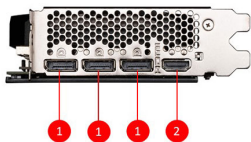

SPECIFICATIONS

Model Name	GeForce RTX™ 4070 Ti SUPER 16G SHADOW 3X OC
繪圖引擎	NVIDIA® GeForce RTX™ 4070 Ti SUPER
科技介面	PCI Express® Gen 4
動態 / 核心時脈(MHz)	Extreme Performance: 2655 MHz (MSI Center) Boost: 2640 MHz
Cores	8448 Units
記憶體速度	21 Gbps
Memory	16GB GDDR6X
記憶體介面	256-bit
Output	DisplayPort x 3 (v1.4a) HDMI™ x 1 (Supports 4K@120Hz HDR, 8K@60Hz HDR, and Variable Refresh Rate as specified in HDMI™ 2.1a)
HDCP 支援	Y
功耗(W)	285 W
供電接口	16-pin x 1
建議電源供應(W)	700 W
顯示卡尺寸(mm)	308 x 120 x 43 mm
重量 (顯示卡 / 包裝盒)	838g / 1294g
DirectX 支援版本	12 Ultimate
OpenGL 支援版本	4.6
最大螢幕輸出數量	4
G-SYNC® technology	Y
Digital Maximum Resolution	7680 x 4320

CONNECTIONS

1. DisplayPort
2. HDMI™

FEATURES

Afterburner

Take full control with the most recognized and widely used graphics card overlocking software in the world.

TORX FAN 4.0

A masterpiece of teamwork, fan blades work in pairs to create unprecedented levels of focused air pressure.

Core Pipe

Precision-machined heat pipes ensure max contact and spread heat along the full length of the heatsink.

Airflow Control

Don't sweat it, Airflow Control guides the air to exactly where it needs to be for maximum cooling.

A clean-looking backplate reinforces the length of the card.

Copper Baseplate

A solid nickel-plated copper baseplate transfers heat from the GPU to all heat pipes for better cooling.