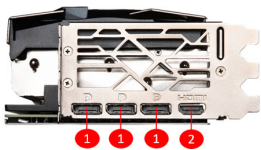

SPECIFICATIONS

Model Name	GeForce RTX™ 4070 Ti SUPRIM 12G
Cores	7680 Units
Memory	12GB GDDR6X
Output	DisplayPort x 3(v1.4a) HDMI™ x 1 (supports 4K 120Hz HDR and 8K 60Hz HDR and Variable Refresh Rate (VRR) as specified in HDMI™ 2.1a)
功耗(W)	285 W
供電接口	16-pin x 1
建議電源供應(W)	750 W
最大螢幕輸出數量	4
G-SYNC® technology	Y
Digital Maximum Resolution	7680x4320

CONNECTIONS

1. DisplayPort
2. HDMI™

FEATURES

TRI FROZR 3S

Push performance with the latest MSI cooling design and elevate sophistication with a prestigious appearance.

TORX FAN 5.0

Fan blades linked by ring arcs and a fan cowl work together to stabilize and maintain high-pressure airflow.

Copper Baseplate

The CNC machined nickel-plated copper base captures heat from the GPU and the memory then rapidly transfers it to Core Pipes.

Core Pipe

Precision-machined heat pipes ensure max contact to the GPU and spread heat along the full length of the heatsink.

Airflow Control

Sections of different heatsink fins disrupt unwanted airflow harmonics and reduce noise.

Air Antegrade Fin

A section of V-shape heatsink and side-fins work to refocus air resistance at the passthrough.