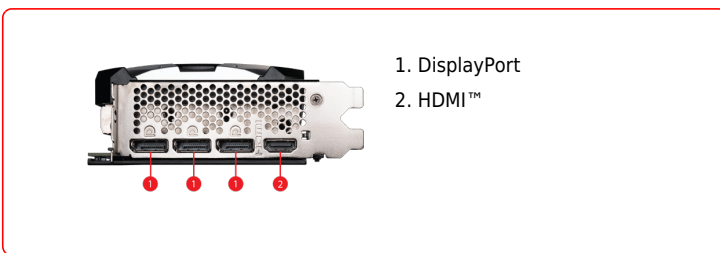

SPECIFICATIONS

Model Name	GeForce RTX™ 4070 Ti VENTUS 3X E1 12G OC
Cores	7680 Units
Memory	12GB GDDR6X
Output	DisplayPort x 3 (v1.4a) HDMI™ x 1 (Supports 4K@120Hz HDR, 8K@60Hz HDR, and Variable Refresh Rate as specified in HDMI™ 2.1a)
功耗(W)	285 W
供電接口	16-pin x 1
建議電源供應(W)	700 W
最大螢幕輸出數量	4
G-SYNC® technology	Y
Digital Maximum Resolution	7680 x 4320

CONNECTIONS

FEATURES

- Triple Fan**
 Three fans and a huge heatsink ensure a cool and quiet experience for you.
- TORX FAN 4.0**
 A masterpiece of teamwork, fan blades work in pairs to create unprecedented levels of focused air pressure.
- Copper Baseplate**
 A solid nickel-plated copper baseplate transfers heat from the GPU to all heat pipes for better cooling.
- Core Pipe**
 Precision-machined heat pipes ensure max contact and spread heat along the full length of the heatsink.
- Airflow Control**
 Don't sweat it, Airflow Control guides the air to exactly where it needs to be for maximum cooling.
- Backplate**
 A clean-looking backplate reinforces the length of the card.
- MSI Center**
 The exclusive MSI Center software lets you monitor, tweak and optimize MSI products in real-time.
- Afterburner**
 Take full control with the most recognized and widely used graphics card overlocking software in the world.