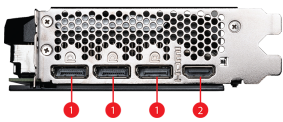

SPECIFICATIONS

Model Name	GeForce RTX™ 4070 VENTUS 2X E1 12G OC
Cores	5888 Units
Memory	12GB GDDR6
Output	DisplayPort x 3 (v1.4a) HDMI™ x 1 (Supports 4K@120Hz HDR, 8K@60Hz HDR, and Variable Refresh Rate as specified in HDMI™ 2.1a)
功耗(W)	200 W
供電接口	8-pin x 1
建議電源供應(W)	650 W
最大螢幕輸出數量	4
G-SYNC® technology	Y
Digital Maximum Resolution	7680 x 4320

CONNECTIONS

1. DisplayPort
2. HDMI™

FEATURES

Dual Fan

Two fans and a huge heatsink ensure a cool and quiet experience for you.

TORX FAN 4.0

A masterpiece of teamwork, fan blades work in pairs to create unprecedented levels of focused air pressure.

Copper Baseplate

A solid nickel-plated copper baseplate transfers heat from the GPU to all heat pipes for better cooling.

Core Pipe

Precision-machined heat pipes ensure max contact and spread heat along the full length of the heatsink.