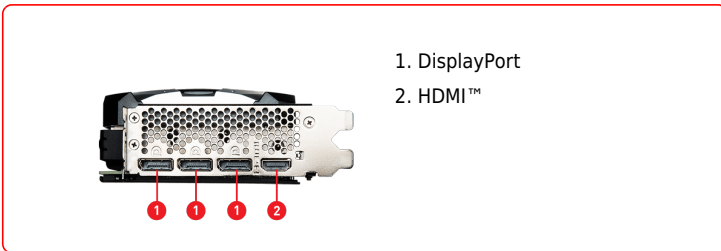

SPECIFICATIONS

Model Name	GeForce RTX™ 4070 VENTUS 3X 12G
Cores	5888 Units
Memory	12GB GDDR6X
Output	DisplayPort x 3 (v1.4a) HDMI™ x 1 (Supports 4K@120Hz HDR, 8K@60Hz HDR, and Variable Refresh Rate as specified in HDMI™ 2.1a)
功耗(W)	200W
供電接口	8pin x 1
建議電源供應(W)	650 W
最大螢幕輸出數量	4
G-SYNC® technology	Y
Digital Maximum Resolution	7680 x 4320

CONNECTIONS

1. DisplayPort
2. HDMI™

FEATURES

- Triple Fan**
 Three fans and a huge heatsink ensure a cool and quiet experience for you.
- TORX FAN 4.0**
 A masterpiece of teamwork, fan blades work in pairs to create unprecedented levels of focused air pressure.
- Airflow Control**
 Don't sweat it, Airflow Control guides the air to exactly where it needs to be for maximum cooling.
- Copper Baseplate**
 A solid nickel-plated copper baseplate transfers heat from the GPU to all heat pipes for better cooling.
- Core Pipe**
 Precision-machined heat pipes ensure max contact and spread heat along the full length of the heatsink.
- Zero Frozr**
 Zero Frozr is the calm before the storm, keeping fans still and maintaining silence until cooling is needed.
- MSI Center**
 The exclusive MSI Center software lets you monitor, tweak and optimize MSI products in real-time.
- Afterburner**
 Take full control with the most recognized and widely used graphics card overclocking software in the world.