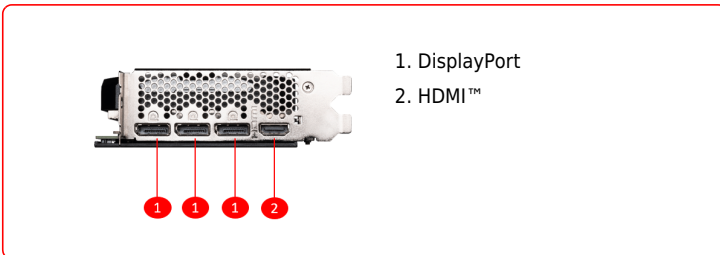

## SPECIFICATIONS

<b>Model Name</b>	GeForce RTX™ 4070 VENTUS 3X E 12G OC
<b>Cores</b>	5888 Units
<b>Memory</b>	12GB GDDR6X
<b>Output</b>	DisplayPort x 3 (v1.4a) HDMI™ x 1 (Supports 4K@120Hz HDR, 8K@60Hz HDR, and Variable Refresh Rate as specified in HDMI™ 2.1a)
<b>功耗(W)</b>	200 W
<b>供電接口</b>	8-pin x 1
<b>建議電源供應(W)</b>	650 W
<b>最大螢幕輸出數量</b>	4
<b>G-SYNC® technology</b>	Y
<b>Digital Maximum Resolution</b>	7680 x 4320

## CONNECTIONS

## FEATURES

- Triple Fan**  
 Three fans and a huge heatsink ensure a cool and quiet experience for you.
- TORX FAN 4.0**  
 A masterpiece of teamwork, fan blades work in pairs to create unprecedented levels of focused air pressure.
- Copper Baseplate**  
 A solid nickel-plated copper baseplate transfers heat from the GPU to all heat pipes for better cooling.
- Core Pipe**  
 Precision-machined heat pipes ensure max contact and spread heat along the full length of the heatsink.
- Backplate**  
 A clean-looking backplate reinforces the length of the card.
- Airflow Control**  
 Don't sweat it, Airflow Control guides the air to exactly where it needs to be for maximum cooling.
- MSI Center**  
 The exclusive MSI Center software lets you monitor, tweak and optimize MSI products in real-time.
- Afterburner**  
 Take full control with the most recognized and widely used graphics card overlocking software in the world.