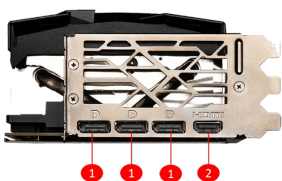

SPECIFICATIONS

Model Name	GeForce RTX™ 4080 16GB SUPRIM X
繪圖引擎	NVIDIA® GeForce RTX™ 4080 16GB
科技介面	PCI Express® Gen 4
動態 / 核心時脈(MHz)	Extreme Performance: 2640 MHz (MSI Center) Boost: 2625 MHz (GAMING & SILENT Mode)
Cores	9728 Units
記憶體速度	22.4 Gbps
Memory	16GB GDDR6X
記憶體介面	256-bit
Output	DisplayPort x 3 (v1.4a) HDMI™ x 1 (Supports 4K@120Hz HDR, 8K@60Hz HDR, and Variable Refresh Rate as specified in HDMI™ 2.1a)
HDCP 支援	Y
功耗(W)	320 W
供電接口	16-pin x 1
建議電源供應(W)	850 W (Min.750 W)
顯示卡尺寸(mm)	336 x 142 x 78 mm
重量 (顯示卡 / 包裝盒)	2364g / 3565g
DirectX 支援版本	12 Ultimate
OpenGL 支援版本	4.6
最大螢幕輸出數量	4
G-SYNC® technology	Y
Digital Maximum Resolution	7680 x 4320

CONNECTIONS

1. DisplayPort
2. HDMI™

FEATURES

TRI FROZR 3S

Push performance with the latest MSI cooling design and elevate sophistication with a prestigious appearance.

TORX FAN 5.0

Fan blades linked by ring arcs and a fan cowl work together to stabilize and maintain high-pressure airflow.

Vapor Chamber

The GPU and memory modules are covered with a Vapor Chamber which rapidly transfers heat to Core Pipes.

Core Pipe

Precision-machined heat pipes ensure max contact and spread heat along the full length of the heatsink.

Aluminum Backplate

Thermal pads beneath the sturdy metal backplate provide additional cooling.

Wave Curved 3.0

Additional efficiency is gained by adjusting the size of the wave edges under the fan motor and other spots where there is less airflow.