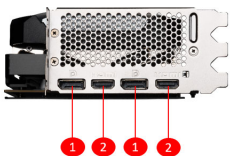

SPECIFICATIONS

Model Name	GeForce RTX™ 4080 16GB VENTUS 3X E OC
繪圖引擎	NVIDIA® GeForce RTX™ 4080 16GB
科技介面	PCI Express® Gen 4
動態 / 核心時脈(MHz)	Extreme Performance: 2550 MHz (MSI Center) Boost: 2535 MHz
Cores	9728 Units
記憶體速度	22.4 Gbps
Memory	16GB GDDR6X
記憶體介面	256-bit
Output	DisplayPort x 2 (v1.4a) HDMI™ x 2 (Supports 4K@120Hz HDR, 8K@60Hz HDR, and Variable Refresh Rate as specified in HDMI™ 2.1a)
HDCP 支援	Y
功耗(W)	320 W
供電接口	16-pin x1
建議電源供應(W)	750 W
顯示卡尺寸(mm)	322 x 136 x 62 mm
重量 (顯示卡 / 包裝盒)	1595 g / 2200 g
DirectX 支援版本	12 Ultimate
OpenGL 支援版本	4.6
最大螢幕輸出數量	4
G-SYNC® technology	Y
Digital Maximum Resolution	7680 x 4320

CONNECTIONS

1. DisplayPort
2. HDMI™

FEATURES

Triple Fan

Three fans and a huge heatsink ensure a cool and quiet experience for you.

TORX FAN 4.0

A masterpiece of teamwork, fan blades work in pairs to create unprecedented levels of focused air pressure.

Copper Baseplate

A solid nickel-plated copper baseplate transfers heat from the GPU to all heat pipes for better cooling.

Core Pipe

Precision-machined heat pipes ensure max contact and spread heat along the full length of the heatsink.

Airflow Control

Don't sweat it, Airflow Control guides the air to exactly where it needs to be for maximum cooling.

Aluminum Backplate

Thermal pads beneath the sturdy metal backplate provide additional cooling.