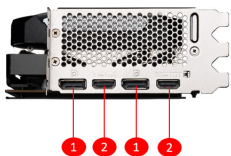

SPECIFICATIONS

Model Name	GeForce RTX™ 4080 16GB VENTUS 3X E
繪圖引擎	NVIDIA® GeForce RTX™ 4080 16GB
科技介面	PCI Express® Gen 4
動態 / 核心時脈(MHz)	Extreme Performance: 2520 MHz (MSI Center) Boost: 2505 MHz
Cores	9728 Units
記憶體速度	22.4 Gbps
Memory	16GB GDDR6X
記憶體介面	256-bit
Output	DisplayPort x 2 (v1.4a) HDMI™ x 2 (Supports 4K@120Hz HDR, 8K@60Hz HDR, and Variable Refresh Rate as specified in HDMI™ 2.1a)
HDCP 支援	Y
功耗(W)	320 W
供電接口	16-pin x1
建議電源供應(W)	750 W
顯示卡尺寸(mm)	322 x 136 x 62 mm
重量 (顯示卡 / 包裝盒)	1595 g / 2200 g
DirectX 支援版本	12 Ultimate
OpenGL 支援版本	4.6
最大螢幕輸出數量	4
G-SYNC® technology	Y
Digital Maximum Resolution	7680 x 4320

CONNECTIONS

1. DisplayPort
2. HDMI™

FEATURES

Triple Fan

Three fans and a huge heatsink ensure a cool and quiet experience for you.

TORX FAN 4.0

A masterpiece of teamwork, fan blades work in pairs to create unprecedented levels of focused air pressure.

Copper Baseplate

A solid nickel-plated copper baseplate transfers heat from the GPU to all heat pipes for better cooling.

Core Pipe

Precision-machined heat pipes ensure max contact and spread heat along the full length of the heatsink.

Airflow Control

Don't sweat it, Airflow Control guides the air to exactly where it needs to be for maximum cooling.

Aluminum Backplate

Thermal pads beneath the sturdy metal backplate provide additional cooling.