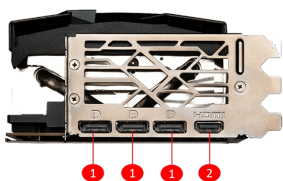

SPECIFICATIONS

Model Name	GeForce RTX™ 4080 SUPER 16G SUPRIM
繪圖引擎	NVIDIA® GeForce RTX™ 4080 SUPER
科技介面	PCI Express® Gen 4
動態 / 核心時脈(MHz)	Extreme Performance: 2625 MHz (MSI Center) Boost: 2610 MHz (GAMING & SILENT Mode)
Cores	10240 Units
記憶體速度	23 Gbps
Memory	16GB GDDR6X
記憶體介面	256-bit
Output	DisplayPort x 3 (v1.4a) HDMI™ x 1 (Supports 4K@120Hz HDR, 8K@60Hz HDR, and Variable Refresh Rate as specified in HDMI™ 2.1a)
HDCP 支援	Y
功耗(W)	320 W
供電接口	16-pin x 1
建議電源供應(W)	850 W (Min.750 W)
顯示卡尺寸(mm)	336 x 142 x 78 mm
重量 (顯示卡 / 包裝盒)	2372g / 3573g
DirectX 支援版本	12 Ultimate
OpenGL 支援版本	4.6
最大螢幕輸出數量	4
G-SYNC® technology	Y
Digital Maximum Resolution	7680 x 4320

CONNECTIONS

1. DisplayPort
2. HDMI™

FEATURES

TRI FROZR 3S

Push performance with the latest MSI cooling design and elevate sophistication with a prestigious appearance.

TORX FAN 5.0

Fan blades linked by ring arcs and a fan cowl work together to stabilize and maintain high-pressure airflow.

Vapor Chamber

The GPU and memory modules are covered with a Vapor Chamber which rapidly transfers heat to Core Pipes.

Core Pipe

Precision-machined heat pipes ensure max contact and spread heat along the full length of the heatsink.

Wave Curved 3.0

Additional efficiency is gained by adjusting the size of the wave edges under the fan motor and other spots where there is less airflow.

Airflow Control

Wave-curved 3.0 fin edges disrupt unwanted airflow harmonics resulting in reduced noise.