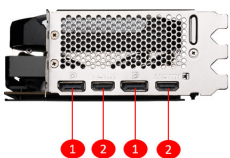

SPECIFICATIONS

Model Name	GeForce RTX™ 4080 SUPER 16G VENTUS 3X OC
繪圖引擎	NVIDIA® GeForce RTX™ 4080 SUPER
科技介面	PCI Express® Gen 4
動態 / 核心時脈(MHz)	Extreme Performance: 2595 MHz (MSI Center) Boost: 2580 MHz
Cores	10240 Units
記憶體速度	23 Gbps
Memory	16GB GDDR6X
記憶體介面	256-bit
Output	DisplayPort x 2 (v1.4a) HDMI™ x 2 (Supports 4K@120Hz HDR, 8K@60Hz HDR, and Variable Refresh Rate as specified in HDMI™ 2.1a)
HDCP 支援	Y
功耗(W)	320 W
供電接口	16-pin x1
建議電源供應(W)	750 W
顯示卡尺寸(mm)	322 x 136 x 62 mm
重量 (顯示卡 / 包裝盒)	1543 g / 2147 g
DirectX 支援版本	12 Ultimate
OpenGL 支援版本	4.6
最大螢幕輸出數量	4
G-SYNC® technology	Y
Digital Maximum Resolution	7680 x 4320

CONNECTIONS

1. DisplayPort
2. HDMI™

FEATURES

- Triple Fan**
 Three fans and a huge heatsink ensure a cool and quiet experience for you.
- TORX FAN 4.0**
 A masterpiece of teamwork, fan blades work in pairs to create unprecedented levels of focused air pressure.
- Copper Baseplate**
 A solid nickel-plated copper baseplate transfers heat from the GPU to all heat pipes for better cooling.
- Core Pipe**
 Precision-machined heat pipes ensure max contact and spread heat along the full length of the heatsink.
- Airflow Control**
 Don't sweat it, Airflow Control guides the air to exactly where it needs to be for maximum cooling.
- Metal Backplate**
 A sturdy backplate helps to strengthen the graphics card while a flow-through design reduces trapped heat.
- MSI Center**
 The exclusive MSI Center software lets you monitor, tweak and optimize MSI products in real-time.
- Afterburner**
 Take full control with the most recognized and widely used graphics card overlocking software in the world.