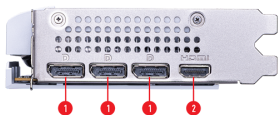

SPECIFICATIONS

Model Name	G5060-8V2CW
繪圖引擎	NVIDIA® GeForce RTX™ 5060
科技介面	PCI Express® Gen 5 x16 (uses x8)
動態 / 核心時脈(MHz)	Extreme Performance: 2535 MHz (MSI Center) Boost: 2527 MHz
Cores	3840 Units
記憶體速度	28 Gbps
Memory	8GB GDDR7
記憶體介面	128-bit
Output	DisplayPort x 3 (v2.1b) HDMI™ x 1 (As specified in HDMI™ 2.1b: up to 4K 480Hz or 8K 120Hz with DSC, Gaming VRR, HDR)
HDCP 支援	Y
功耗(W)	145 W
供電接口	8-pin x1
建議電源供應(W)	550 W
顯示卡尺寸(mm)	197 x 120 x 41 mm
重量 (顯示卡 / 包裝盒)	511 g / 829 g
DirectX 支援版本	12 Ultimate
OpenGL 支援版本	4.6
最大螢幕輸出數量	4
G-SYNC® technology	Y
Digital Maximum Resolution	7680 x 4320
Marketing Name	GeForce RTX™ 5060 8G VENTUS 2X OC WHITE

FEATURES

- Dual Fan**
Two fans and a huge heatsink ensure a cool and quiet experience for you.
- TORX FAN 5.0**
Fan blades linked by ring arcs and a fan cowl work together to stabilize and maintain high-pressure airflow.
- Backplate**
A clean-looking backplate reinforces the length of the card.
- Zero Frozr**
Zero Frozr is the calm before the storm, keeping fans still and maintaining silence until cooling is needed.
- Fuse**
Additional fuses built into the custom PCB provide additional safeguards against electrical damage.
- DrMOS**
DrMOS power stage solutions provide great efficiency with low power loss and enhanced voltage controls.
- MSI Center**
The exclusive MSI Center software lets you monitor, tweak and optimize MSI products in real-time.
- Afterburner**
Take full control with the most recognized and widely used graphics card overclocking software in the world.

CONNECTIONS

1. DisplayPort
2. HDMI™