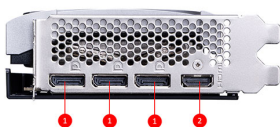

SPECIFICATIONS

Model Name	G506T-8V3C
繪圖引擎	NVIDIA® GeForce RTX™ 5060 Ti
科技介面	PCI Express® Gen 5 x16 (uses x8)
動態 / 核心時脈(MHz)	Extreme Performance: 2617 MHz (MSI Center) Boost: 2602 MHz
Cores	4608 Units
記憶體速度	28 Gbps
Memory	8GB GDDR7
記憶體介面	128-bit
Output	DisplayPort x 3 (v2.1b) HDMI™ x 1 (As specified in HDMI™ 2.1b: up to 4K 480Hz or 8K 120Hz with DSC, Gaming VRR, HDR)
HDCP 支援	Y
功耗(W)	180 W
供電接口	8-pin x 1
建議電源供應(W)	600 W
顯示卡尺寸(mm)	304 x 121 x 44 mm
重量 (顯示卡 / 包裝盒)	793 g / 1162 g
DirectX 支援版本	12 Ultimate
OpenGL 支援版本	4.6
最大螢幕輸出數量	4
G-SYNC® technology	Y
Digital Maximum Resolution	7680 x 4320
Marketing Name	GeForce RTX™ 5060 Ti 8G VENTUS 3X OC

CONNECTIONS

1. DisplayPort
2. HDMI™

FEATURES

Triple Fan

Three fans and a huge heatsink ensure a cool and quiet experience for you.

TORX FAN 5.0

Fan blades linked by ring arcs and a fan cowl work together to stabilize and maintain high-pressure airflow.

Solid Baseplate

A solid baseplate transfers heat from the GPU to all heat pipes for better cooling.

Backplate

A clean-looking backplate reinforces the length of the card.

Zero Frozr

Zero Frozr is the calm before the storm, keeping fans still and maintaining silence until cooling is needed.